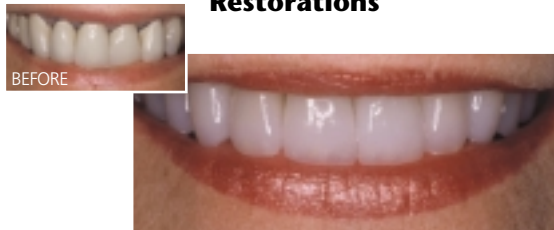

Now, with IPS Empress®

All Ceramic, Metal-Free,

Restorative Material, You Can

Get the Healthy, Beautiful

Smile You've Always Wanted!

IPS Empress®

The Ultimate in Metal-Free-Esthetics

C H O O S E

IPS Empress®

The World's Most Popular Metal-Free Restorative

P A T I E N T I N F O R M A T I O N

Smile with confidence

There's an Esthetic RevolutionSM going on in dentistry!

Have you thought about improving your smile? Have you considered a smile makeover? Have you dreamed about the difference a beautiful smile would make in your life? Now your dentist can help make your dream come true. No more dark fillings, dull lifeless crowns, or black shadows at the gum line. It is possible to repair broken or decayed teeth and actually "restore" them to their natural beauty and strength. In addition, new restorative materials, like IPS Empress[®], can change your smile by replacing stained, chipped, missing, or worn teeth with metal-free inlays, crowns, veneers and bridges.

*Look how IPS Empress has changed smiles and lives.
Ask your dentist what procedure is right for you.*

Eliminate Black Metal Lines Around Restorations

Replace Traumatized Teeth

Repair Teeth that are Worn

Replace Old Dull Metal-Based Restorations

Close the Space Between Teeth

Repair Badly Stained Teeth

*With IPS Empress®,
you can have
the smile you've
always dreamed of.*